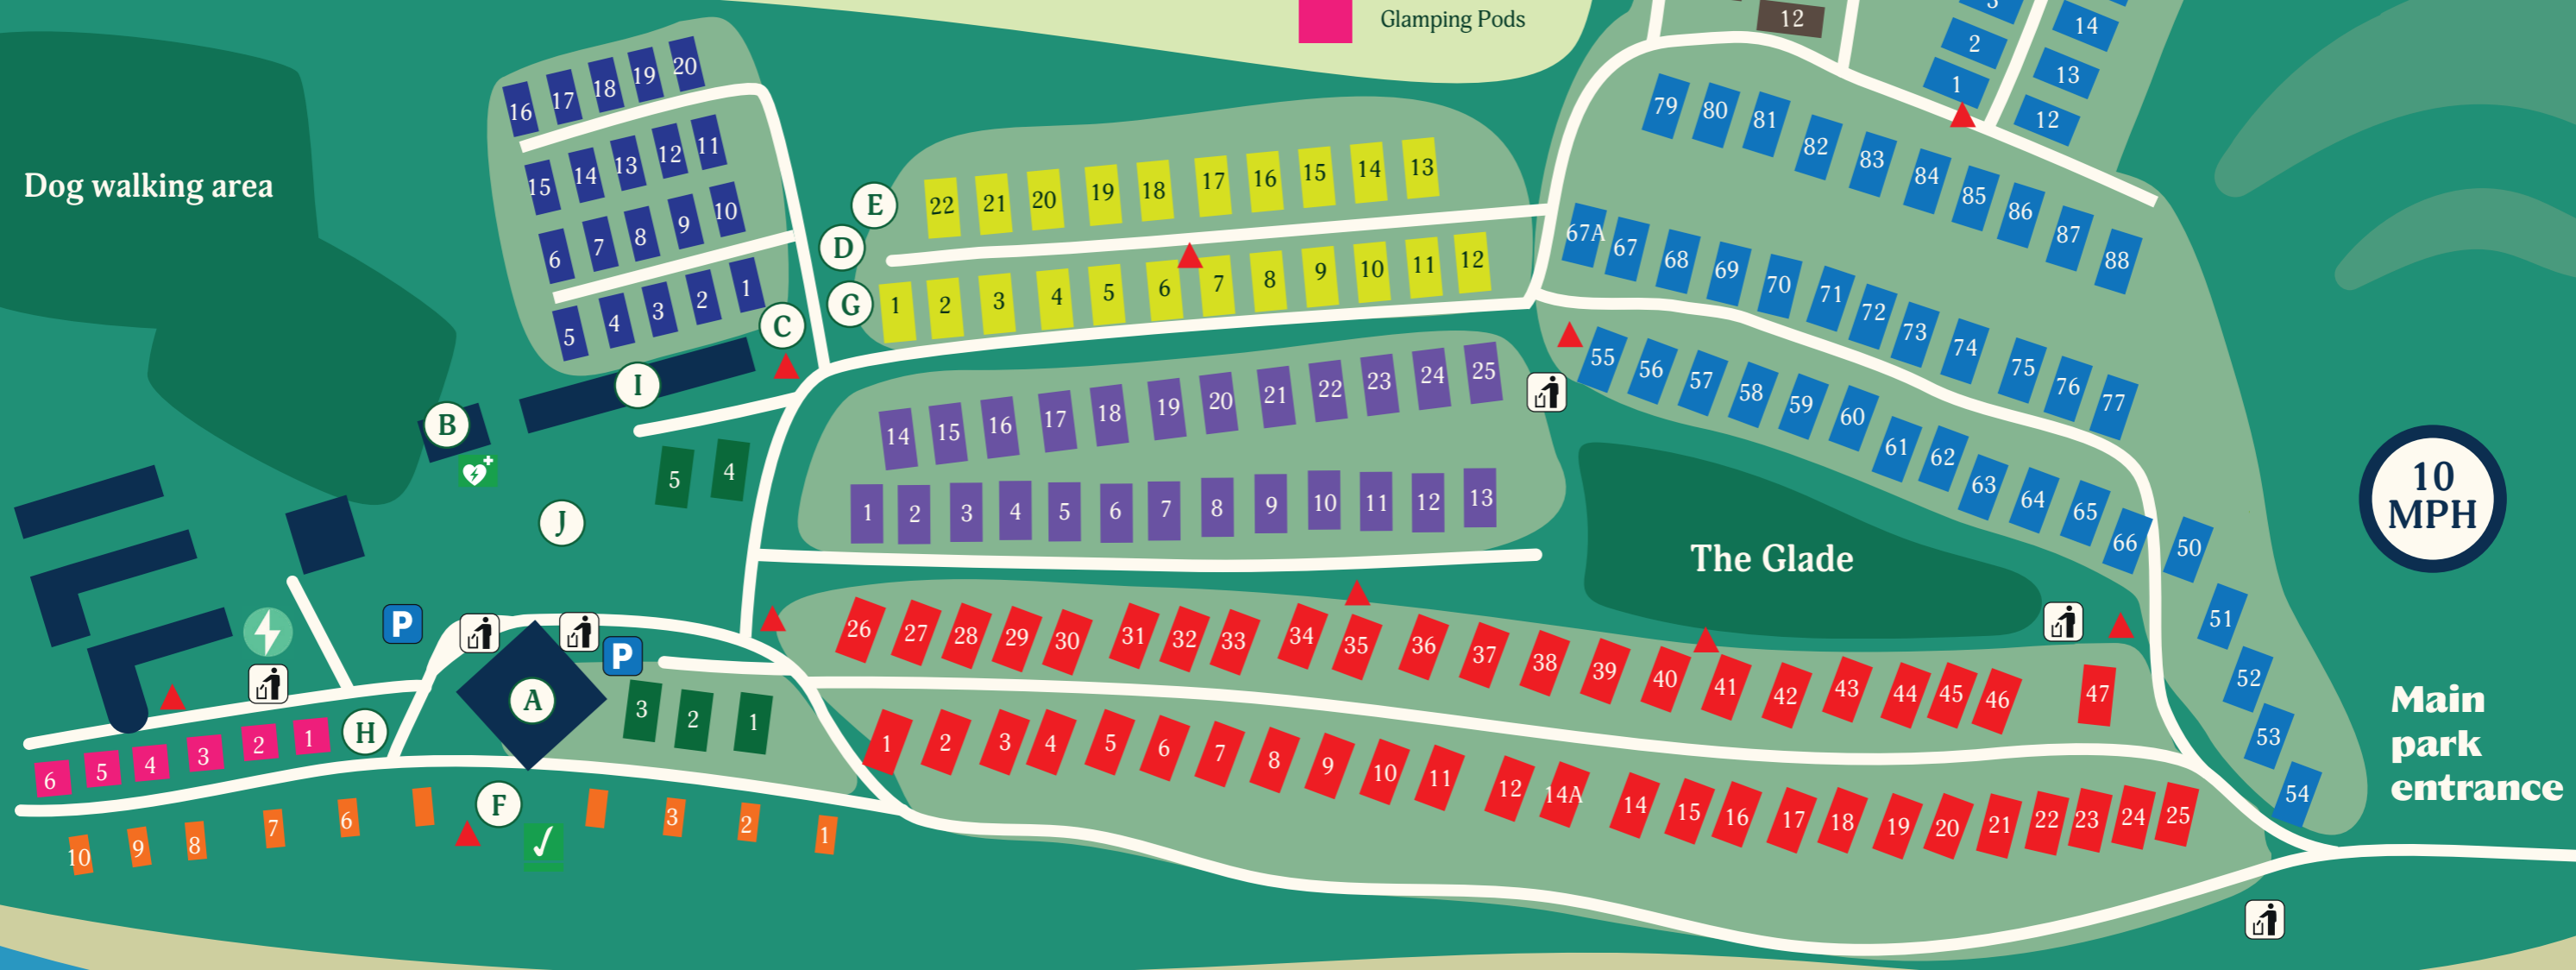

Map Key

- (A) Sandpiper Café Bar/Reception/Shop
- (B) Sales Office/Owners Lounge
- (C) Water Tap
- (D) Elsan/Grey Water Disposal /Drive Over Drain
- (E) Play Park
- (F) Bike Stand
- (G) Bin Shed & Recycling
- (H) Covered Smoking Area
- (I) Toilet Block & Laundry
- (J) Showground
- P Parking
- connekt Electric Vehicle Charging
- Bin & Recycling Points
- Defibrillator
- Fire Equipment
- Fire Assembly Point

Park Areas

- Pintail
- Bayside
- Turnstone
- Curlew
- Sanderling Way
- Sandside
- Lapwing
- Dunlin
- Glamping Pods

Water Safety

If you see someone in trouble at sea or on the coast, dial 999 and ask for coastguard. Always check tide times.