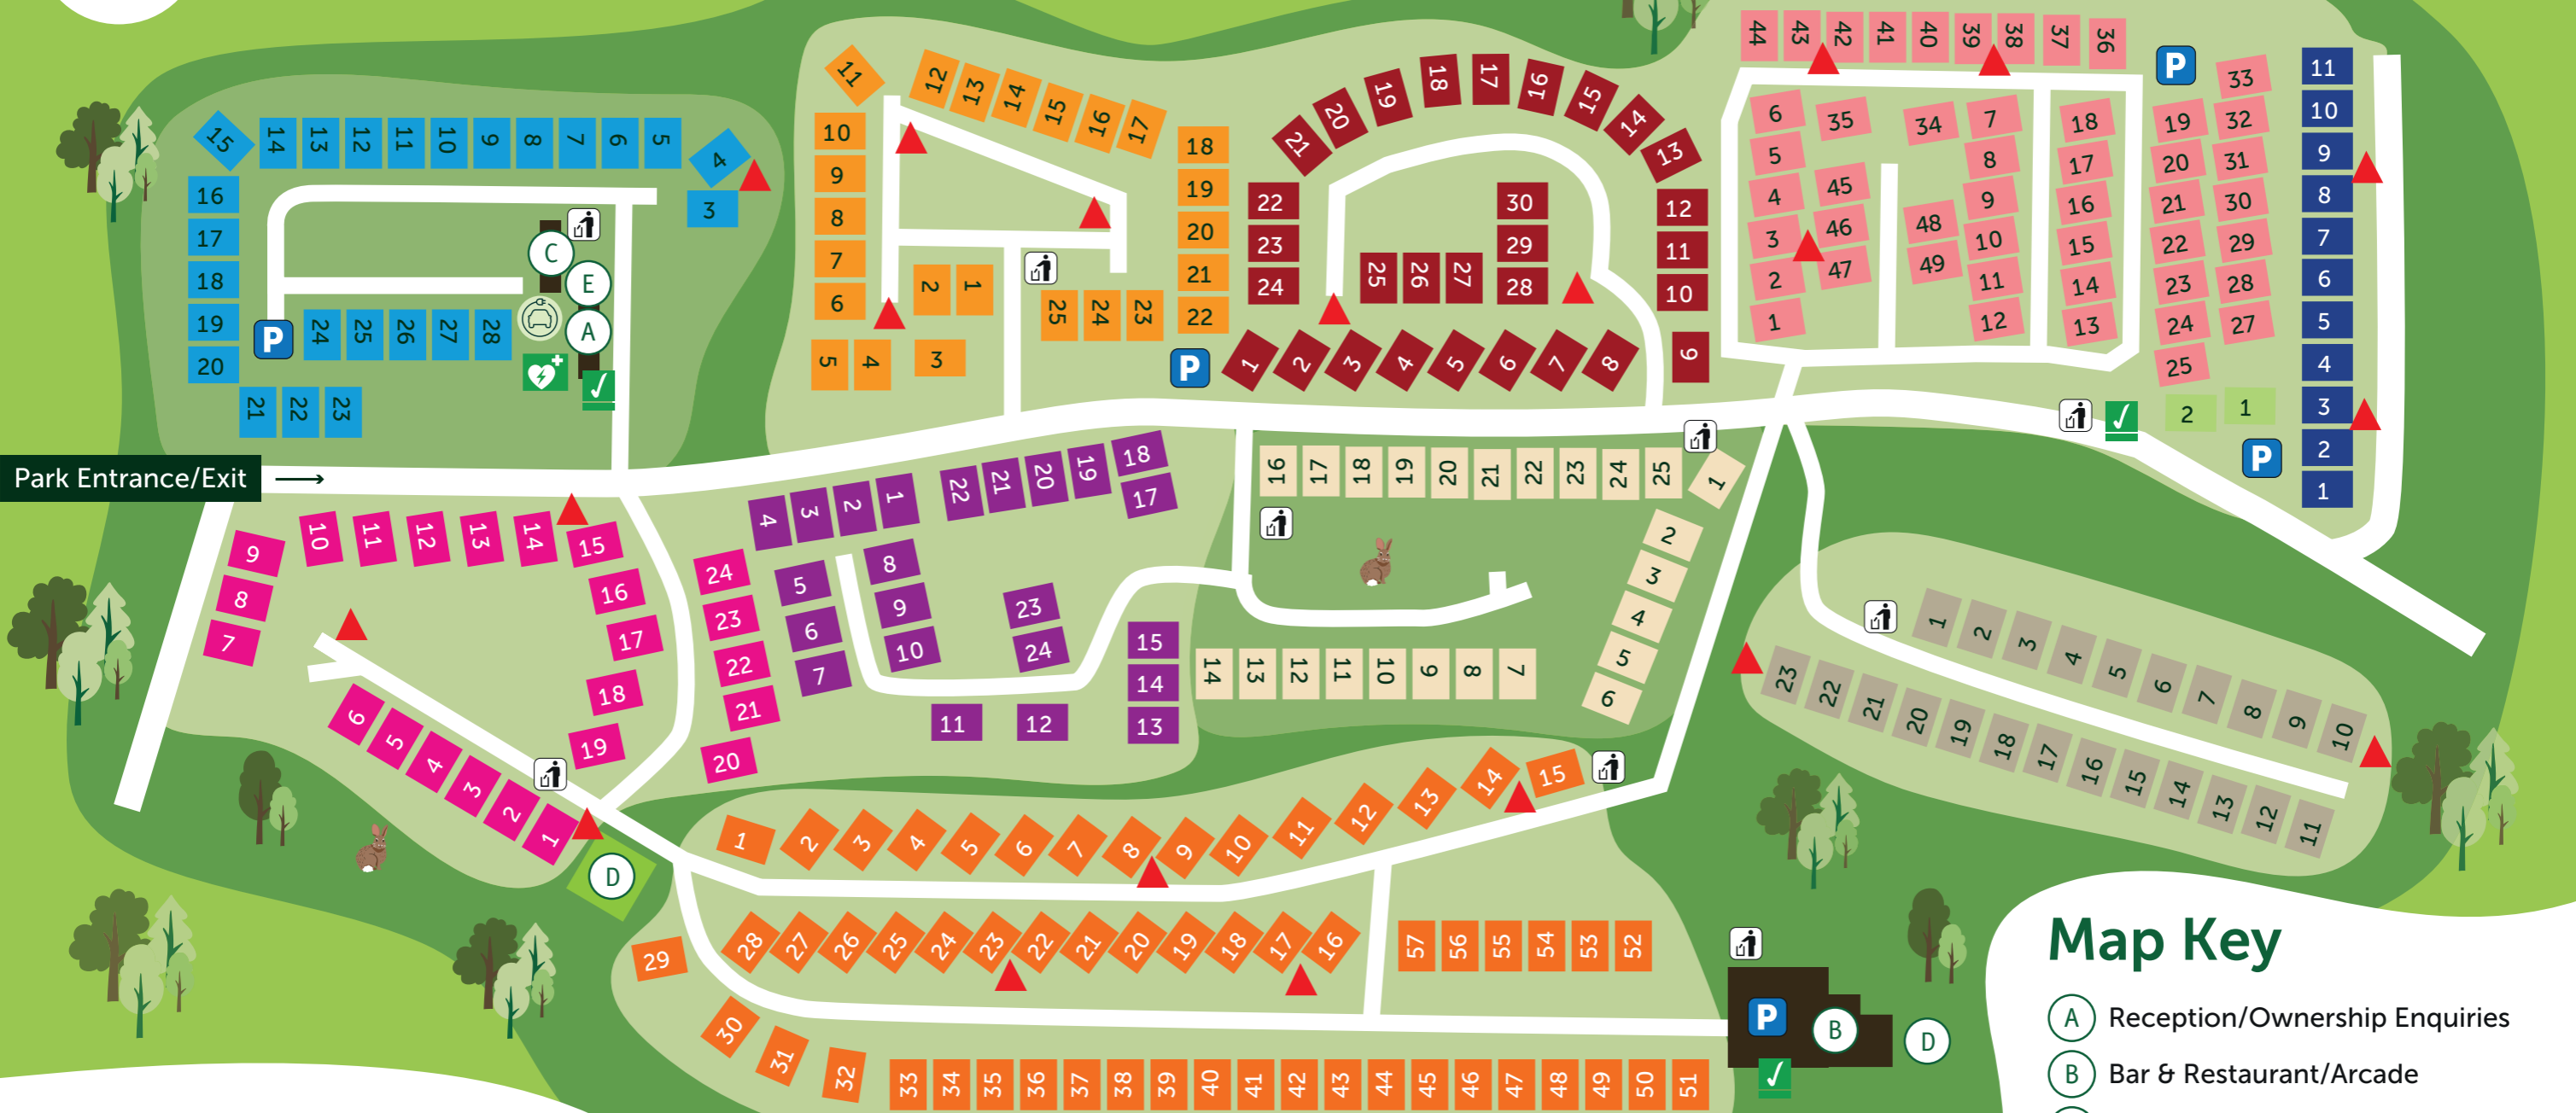

# Heather View Leisure Park

## Park Areas

- |               |                |
|---------------|----------------|
| The Acorns    | Sycamore Drive |
| Meadow View   | Maple Rise     |
| Rowan Bank    | Pine Ridge     |
| Evergreen Way | Hazel Corner   |
| River View    | Dale View      |
|               | Ash Grove      |

## Map Key

- Reception/Ownership Enquiries
- Bar & Restaurant/Arcade
- Laundrette
- Play Area
- Owners Lounge
- Electric Car Charging
- Fire Assembly Point
- Bin & Recycling Points
- Parking
- Defibrillator
- Fire Equipment