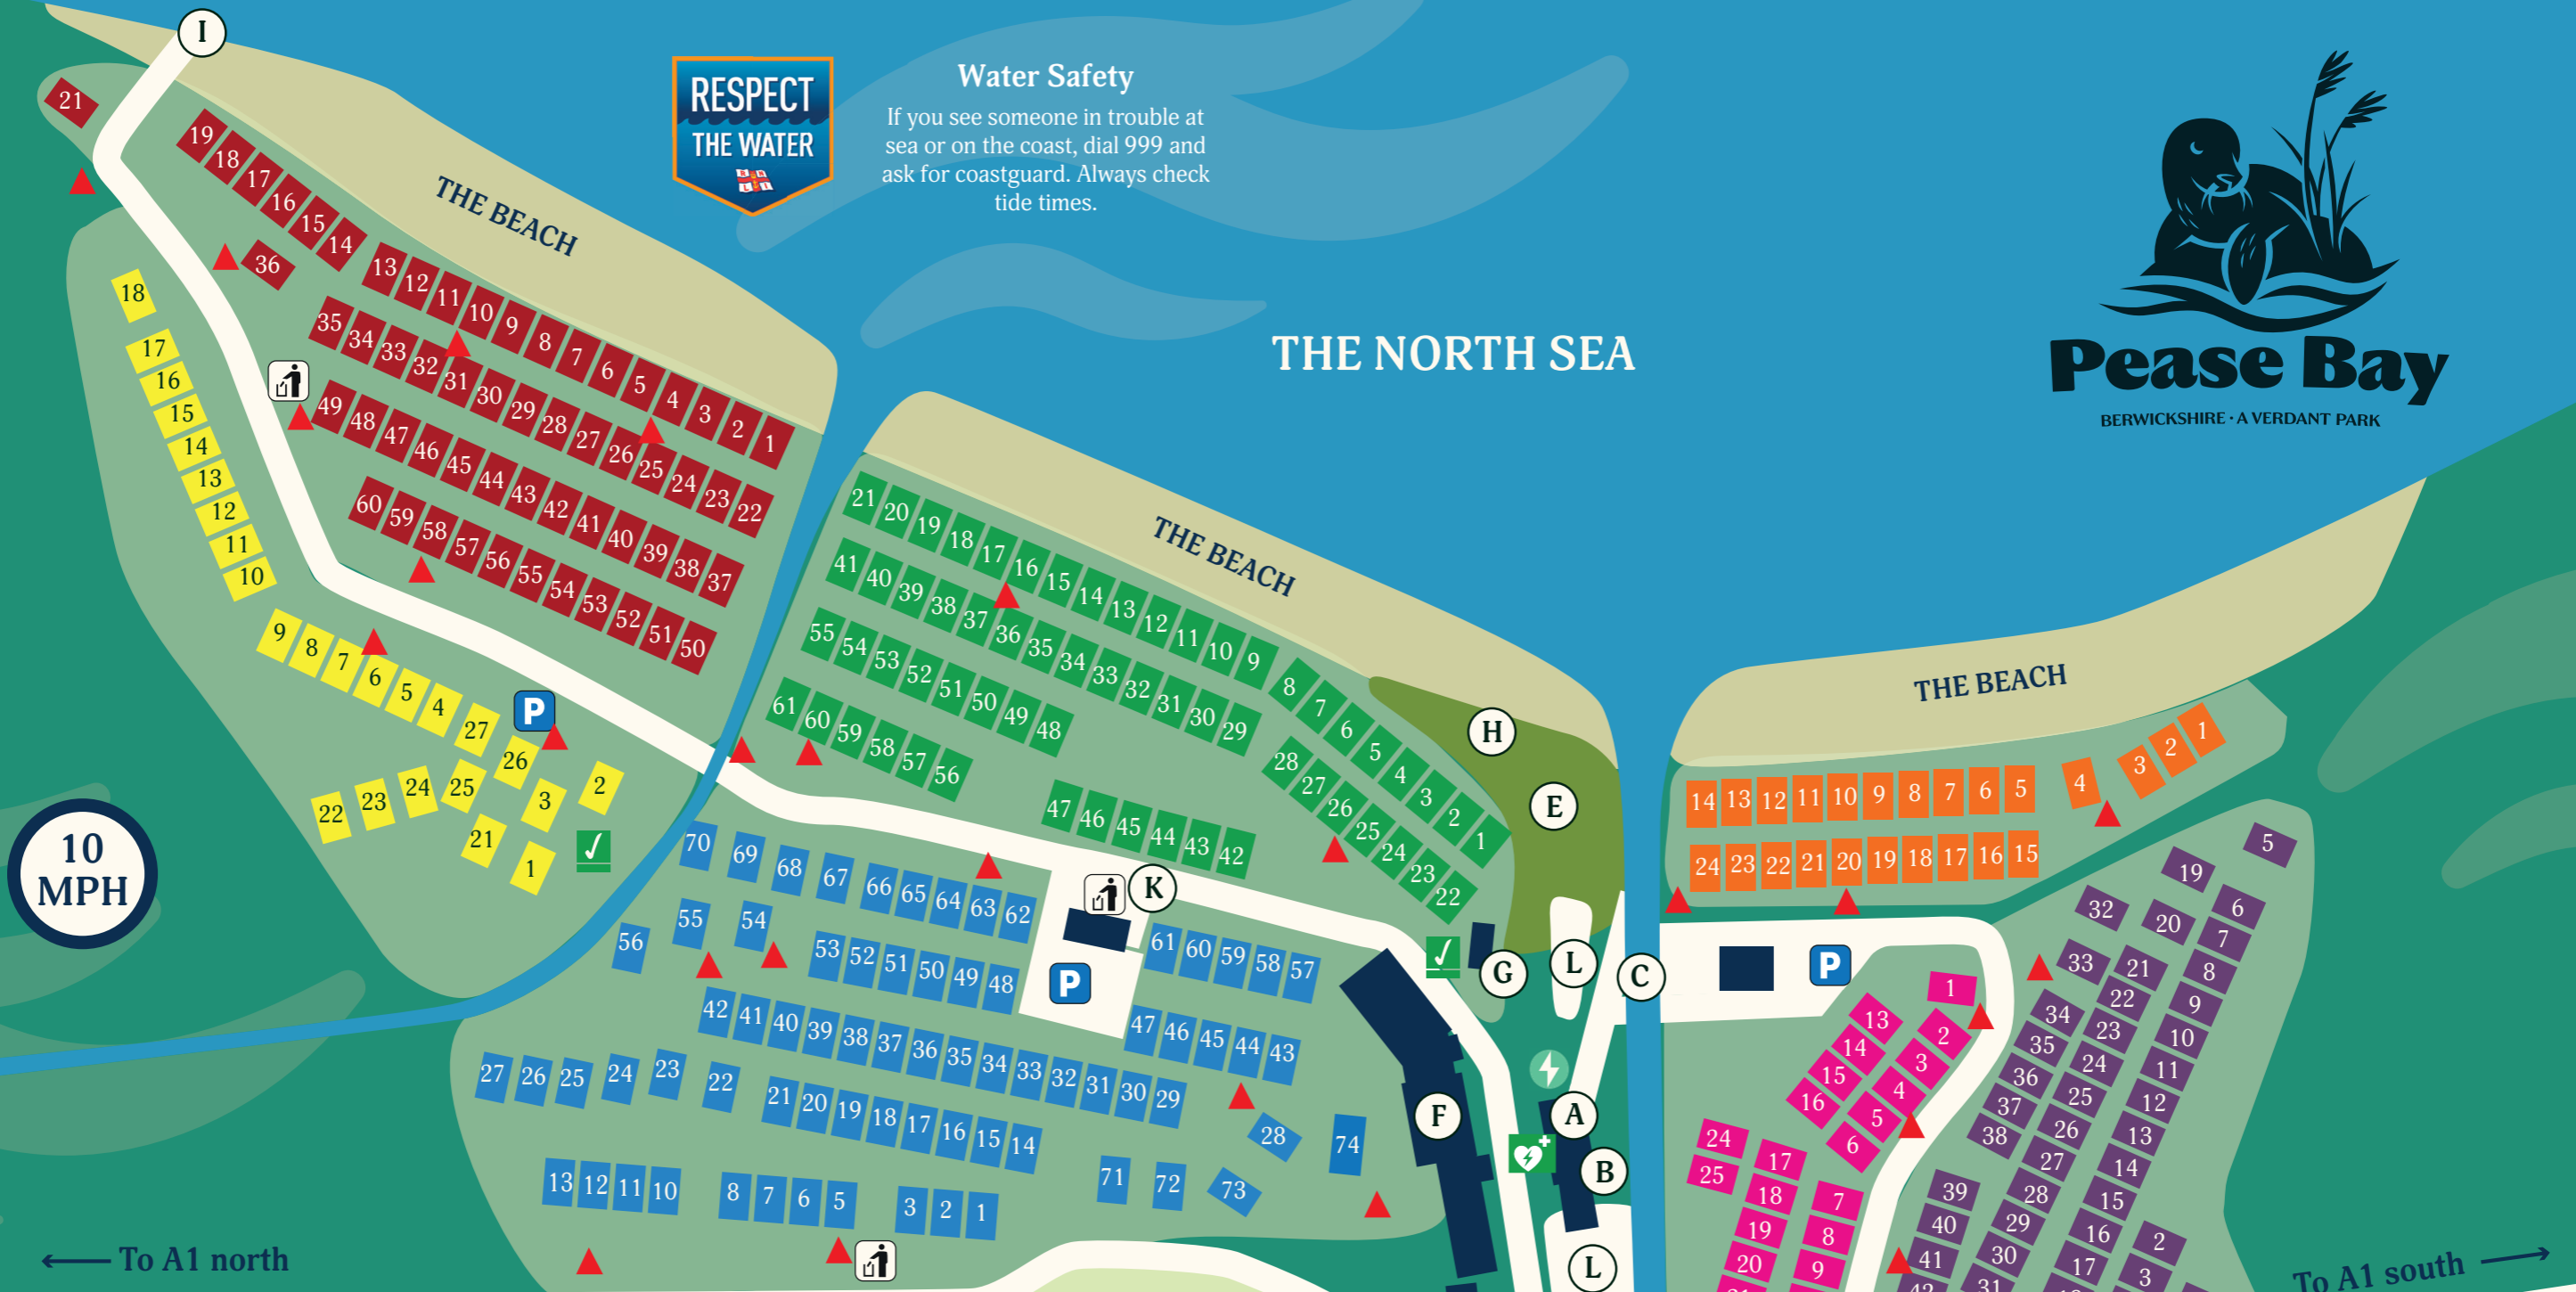

Water Safety
 If you see someone in trouble at sea or on the coast, dial 999 and ask for coastguard. Always check tide times.

Pease Bay
 BERWICKSHIRE • A VERDANT PARK

THE NORTH SEA

10 MPH

Map Key

- A** Reception
- B** Shop
- C** Footbridge
- D** Ford
- E** Play Area
- F** Smugglers Bar & Restaurant
Takeaway/Arcade/Toilets/Sales Office
- G** Launderette
- H** Picnic Area
- I** Access to the beach
- J** Nature Reserve
- K** Recycling Point
- L** Showground
- P** Parking
- ✓** Fire Assembly Point
- ♻️** Bin & Recycling Points
- ⚡ connekt** Electric Vehicle Charging
- 🚑** Defibrillator
- 🔥** Fire Equipment

Park Areas

- Anchor Bay
- Bayside
- Cliffside
- Driftwood
- East Shore
- Forth View
- Gatebeck
- Riverside